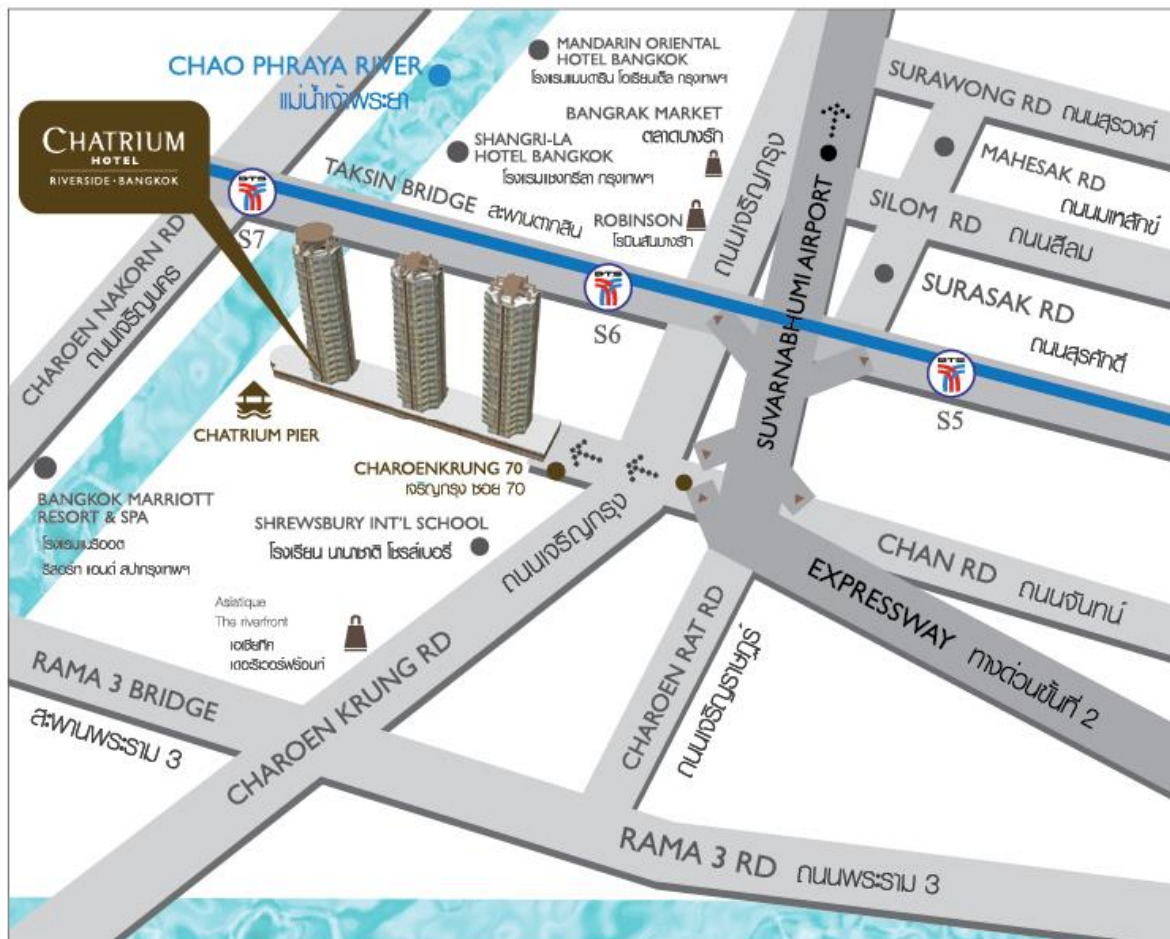

**7th International Conference on Sustainable Energy and Environment (SEE 2018)
28-30 November 2018 at Chatrium Hotel Riverside Bangkok, Thailand**

Venue: Chatrium Hotel Riverside Bangkok
Address: 28 Charoenkrung Soi 70, Bangkoklame, Bangkok 10120 Thailand
Contract: Tel.: (+66)23078888
 E-mail: info.chrb@chatrium.com
Overview: Situated beside the legendary Chao Phraya River, Chatrium Hotel Riverside Bangkok is a multiple award-winning 5-star hotel in Bangkok offering unparalleled and truly breathtaking views – all just 36 km from Bangkok’s Suvarnabhumi International Airport.

Departure

Timetable of Airport Rail Link (ARL) from Suvarnabhumi Airport to Paya Thai Station

Transfer Map from ARL to BTS Sky Train

Important note:

- The Airport Rail Link (ARL) operates from 06.00 to 24.00
- The BTS sky train operates from 06.00 to 24.00

Transfer Map from Sky Train Station (BTS) to Hotel Boat

You could show the text below to the taxi driver, which exactly says “please drive me to the Chatrium Hotel Riverside Bangkok”.

ไปโรงแรมชาเทรียม ริเวอร์ไซด์ กรุงเทพฯ
ตั้งอยู่ที่ 28 ถนนเจริญกรุง บางคอแหลม กรุงเทพฯ 10120 โทร. 02-3078888