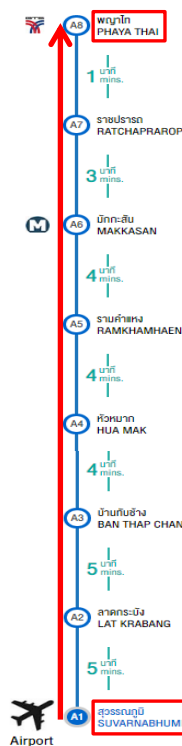

Journey from Airport to Chatrium Hotel Riverside Bangkok

1. By Airport Rail Link and BTS sky train (from Suvarnabhumi Airport to Chatrium Hotel Riverside Bangkok) [Recommended]

- Step 1: At Suvarnabhumi Airport, on floor B1, take the Airport Rail Link (ARL) **City Line** to Phaya Thai station. The City Line departs every 20 minutes and takes 30 minutes (stopping eight stations) for a fee of 45 THB.
- Step 2: At Phaya Thai BTS station (Platform to Samrong or Bearing) take the train to Siam station (4 minutes travel, 2 stations away from Phaya Thai) for a fee of 22 THB).
- Step 3: At Siam station change to the Silom line (Platform to Bangwa) and take train to Saphan Taksin station (9 minutes travel) for a fee of 42 THB.
- Step 4: At Saphan Taksin station, take a taxi to the Chatrium Hotel Riverside Bangkok or walk to the Satorn Pier and take the hotel boat to the Chatrium Pier.

City Line Timetable

สุวรรณภูมิ - พญาไท
SUVARNABHUMI - PHAYA THAI

ขบวน	ชั่วโมง	นาที	วินาที	นาที	วินาที
ขบวน	hour.	00	11	24	36
06	00	11	24	36	49
07	02	14	27	40	52
08	05	18	30	43	56
09	09	23	34	47	
10	05	21	36	52	
11	08	23	39	55	
12	10	26	42	57	
13	13	29	44		
14	00	16	31	47	
15	03	18	34	50	
16	07	22	37	52	
17	04	17	29	42	55
18	07	20	33	45	58
19	11	23	36	49	
20	01	14	27	41	54
21	06	21	36	52	
22	08	23	39	55	
23	10	26	42		
00	00				
01					

Departure

Timetable of Airport Rail Link (ARL) from Suvarnabhumi Airport to Paya Thai Station